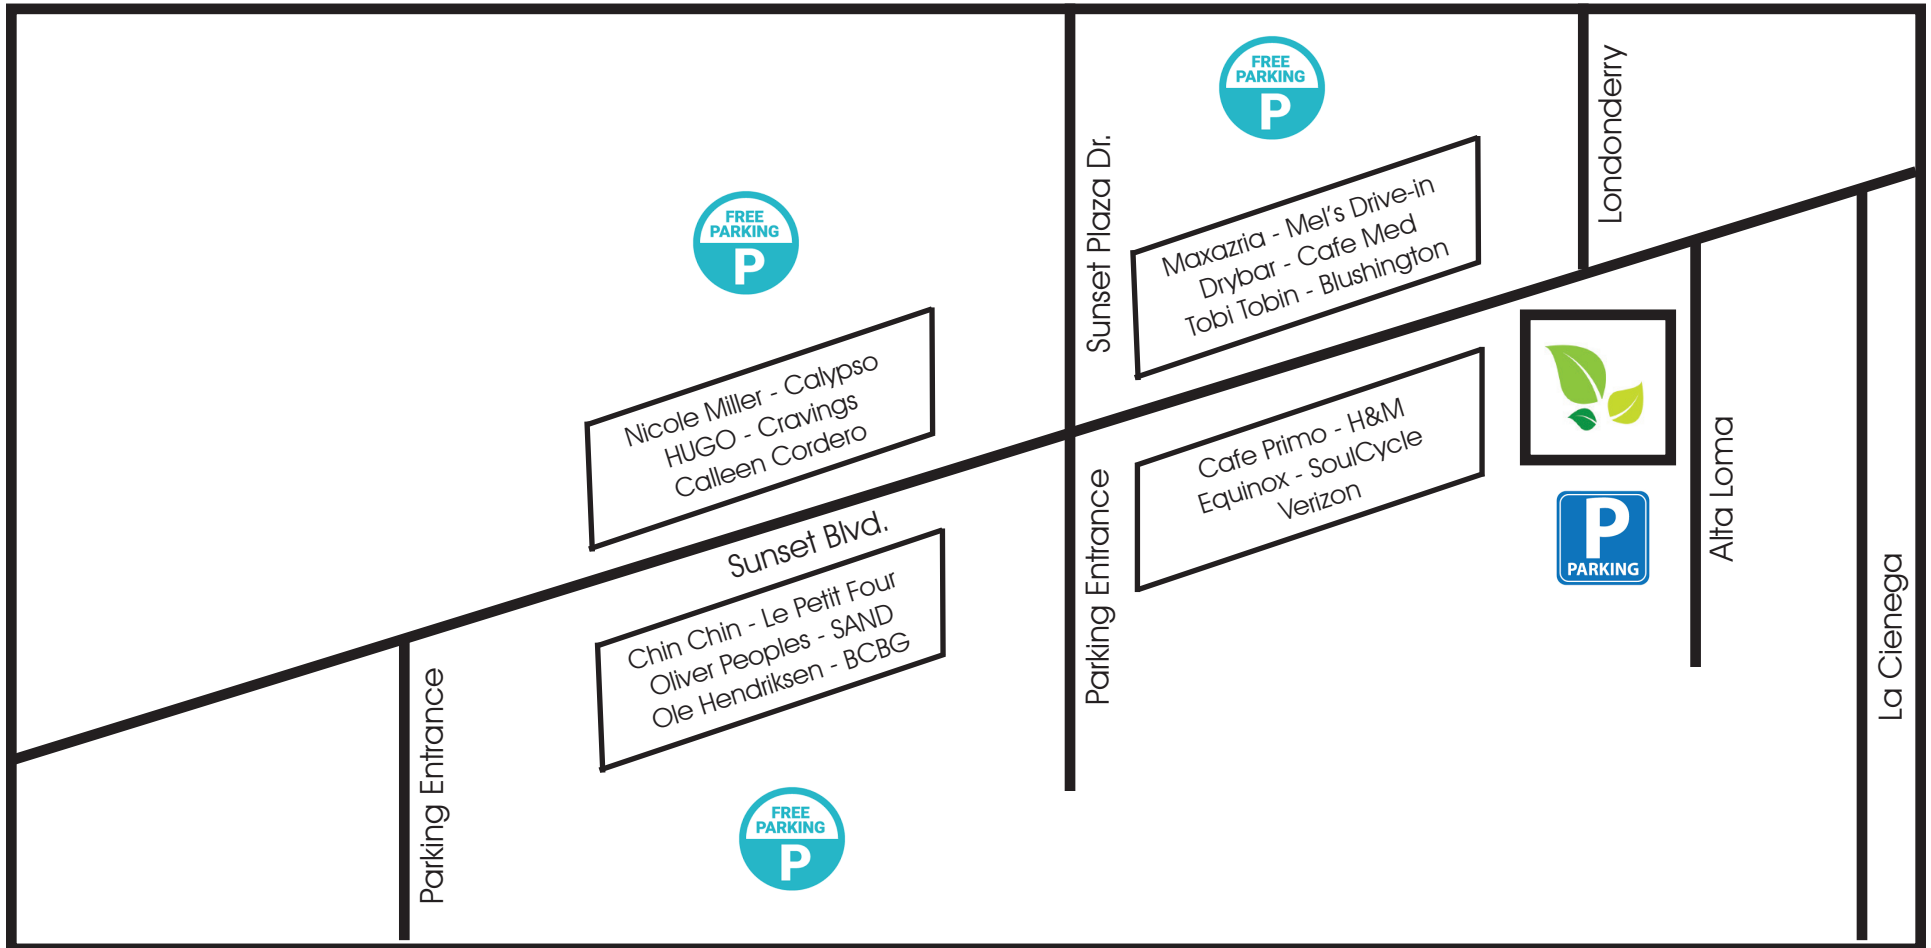

West Hollywood Psychology

Parking Map

West Hollywood Psychology - 8560 W. Sunset Blvd., Suite 500, West Hollywood, CA 90069

Garage parking available beneath the building. Entrance on Alta Loma.

5am - 6pm: \$1 per 10-minutes
6pm - 5am: \$12 flat rate

Metered and/or Street Parking available on Alta Loma and Sunset Blvd. during marked hours.

Check street signs before parking.

Free Parking is available behind the shops at Sunset Plaza.